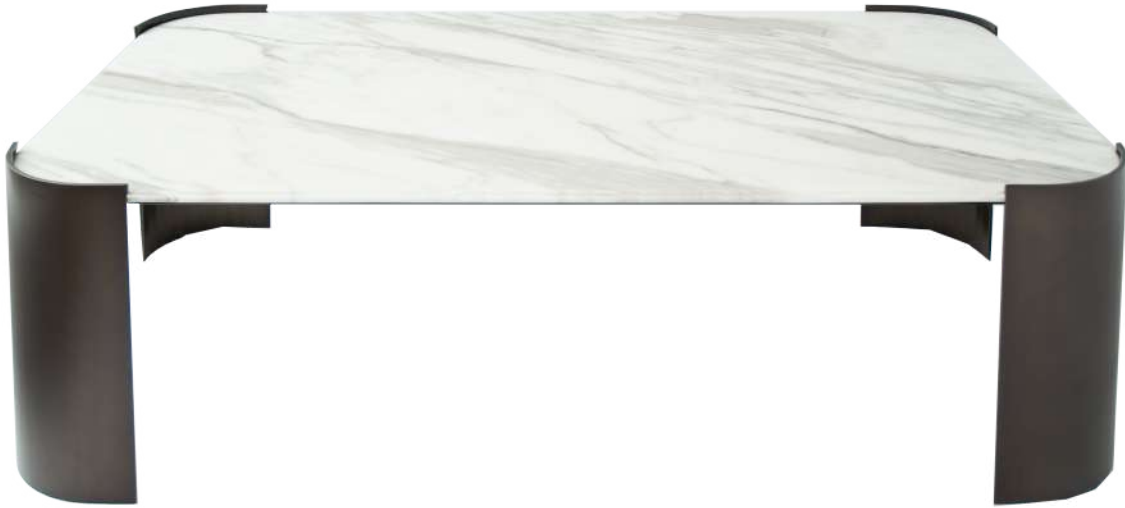

POWELL & BONNELL

9413

PARK COFFEE TABLE

Shown As: Calacatta Marble top honed with Modern Bronze finish base.
Tabletop options include Powell & Bonnell Wood, Lacquer, Natural Stone, Solid Surface, Caesarstone, and Glass.
Base available in Powell & Bonnell Plated and Powder coat metal finishes.
Custom sizes available.

Also Available:

Park console (9412)
Park side table (9414)
Park bench (9411)

WWW.POWELLANDBONNELL.COM