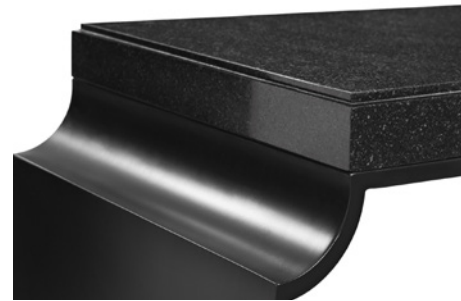

POWELL & BONNELL

9230

KYOTO CONSOLE

Classically inspired minimalist console table with a hand formed steel base and natural stone top.

9230 Kyoto Console: 44"w x 14"d x 32"h

Shown as: Satin Black steel legs with Nero Assoluto polished top.

Tabletop options include Powell & Bonnell Wood, Lacquer, Natural Stone, Solid Surface, Caesarstone.

Base available in Powell & Bonnell Plated and Powder coat metal finishes. Custom sizes available.

WWW.POWELLANDBONNELL.COM