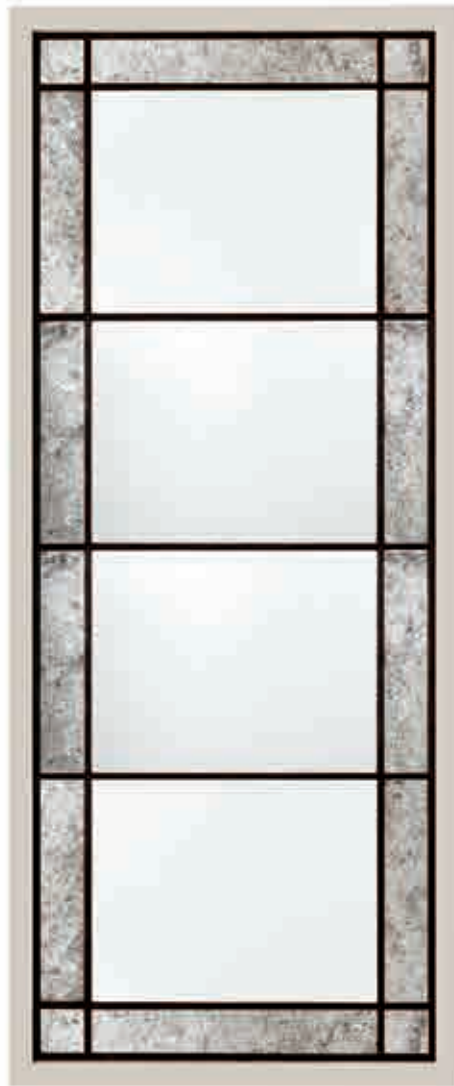

POWELL &
BONNELL

ELISE MIRROR 5510

Clear or Antique mirror with lacquered outer frame and hand
carved wood tracery details.
72”h x 30”w x 1.5”d.

Custom sizes / finishes available.
As shown: Cream lacquer frame with Clear mirror center and Walnut stained tracery detail.